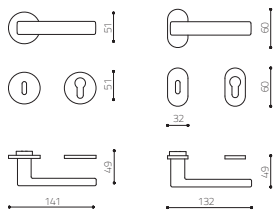

Planet bassa

Luca Casini 2010

NEW

M195B

C195

K195B

M195RB8B
M195RY8B

M195VB8B
M195VY8B

C195

K195B

ottone/brass

CR cromato/chrome

CO cromato opaco/mat chrome

IS superinox satinato/superstainlesssteel satined