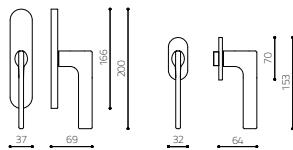

# Lotus

Javier Lopez 2014

M238B

C238

K238B

M238RB8B  
M238RY8B

M238VB8B  
M238VY8B

C238

K238B

ottone/brass

CR cromato/chrome

CO cromato opaco/mat chrome

IS superinox satinato/superstainlesssteel satined