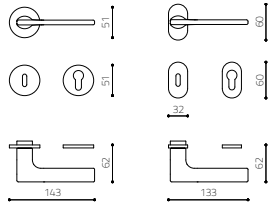

# Lotus

Javier Lopez 2014

M238B

C238

K238B

M238RB8B  
M238RY8B

M238VB8B  
M238VY8B

C238

K238B

ottone/brass

CR cromato/chrome

CO cromato opaco/mat chrome

IS superinox satinato/superstainlesssteel satined