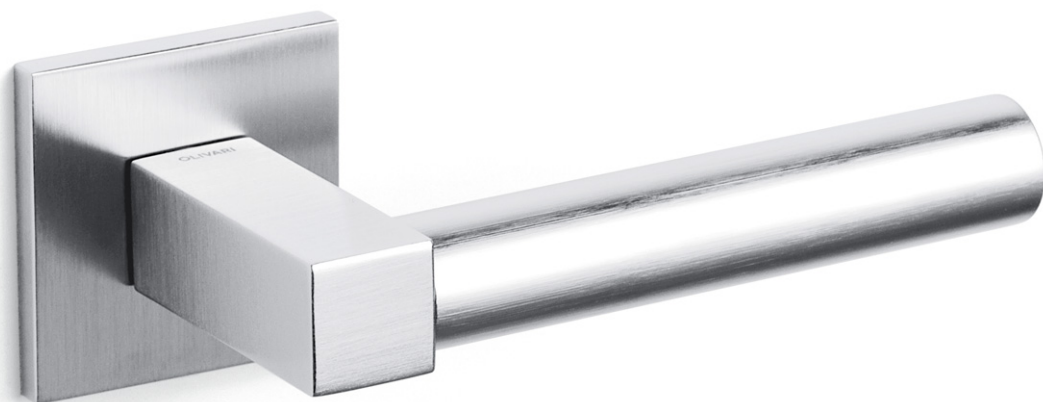

# Pitagora Q

Giorgio Giugiaro 2014

M240B

C240

K240B

M240RB8B  
M240RY8B

M240VB8B  
M240VY8B

C240

K240B

ottone/brass

CR cromato/chrome

CA cromato-cromato opaco/chrome-mat chrome

CO cromato opaco/mat chrome

IS superinox satinato/superstainlesssteel satined